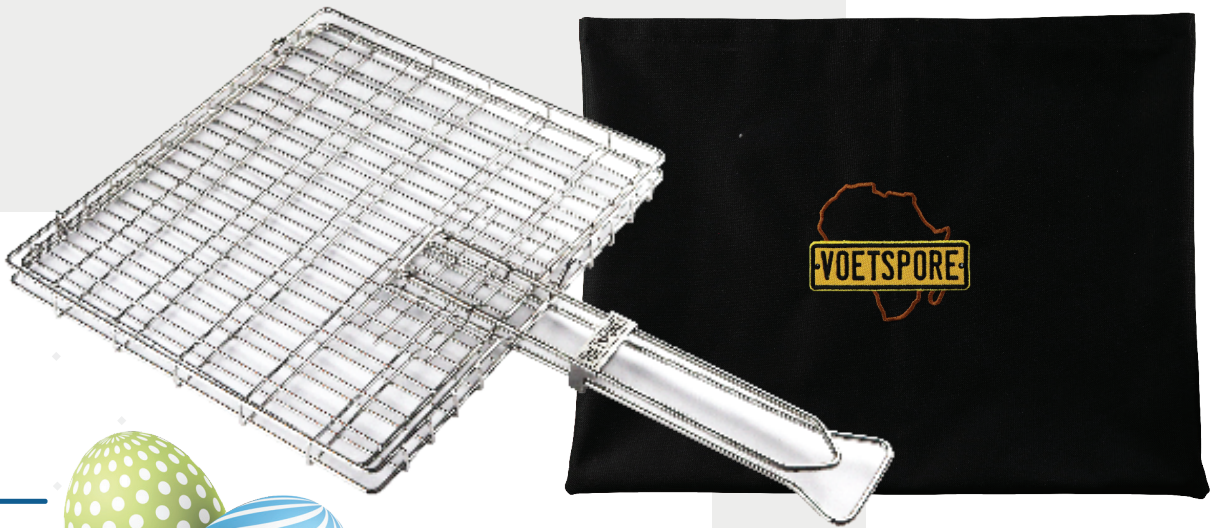

Code: 11162446

R249⁹⁰

Voetspore
Potjietripod
Collapsible M/S

Code: 11162439

R309⁹⁰

Voetspore
Hinged Grid
Stand

Code: 11162441

R589⁹⁰

Voetspore
Steak Board

Code: 11162444

R969⁹⁰

Voetspore
S/Box S/H Grid
with Bag S/S

Code: 11162445

R999⁹⁰

Voetspore
B/Box Grid
S/H with Bag S/S

Code: 11162447