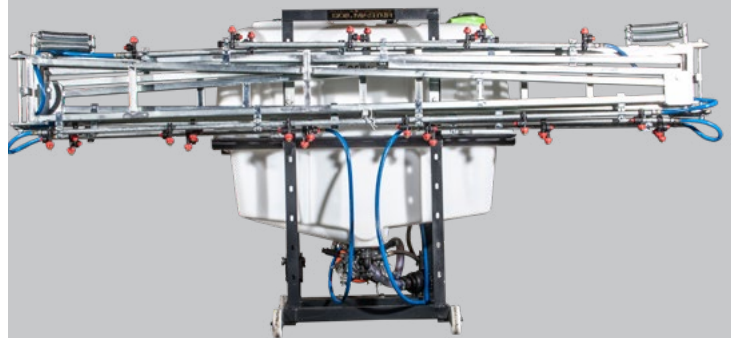

Soilmaster Boom Sprayers

Tractor-mounted type sprayers have been developed to meet the various requirements of crop protection treatments.

They are extremely versatile and a suitable application in open field cultivation, spraying and distributing herbicide between the plant rows.

The available mechanical spray booms, together with various equipment and options, allow these sprayers to meet the requirements of the end users in the specific treatments.

Models	SMFS 400	SMFS 600	SMFS 800	SMFS 1000
Capacity litre	400	600	800	1000
Total length (mm)	1150	1280	2000	2350
Total width (mm)	880	900	1300	1500
Total height (mm)	1250	1400	1465	1520
Boot length	10	12	14	14